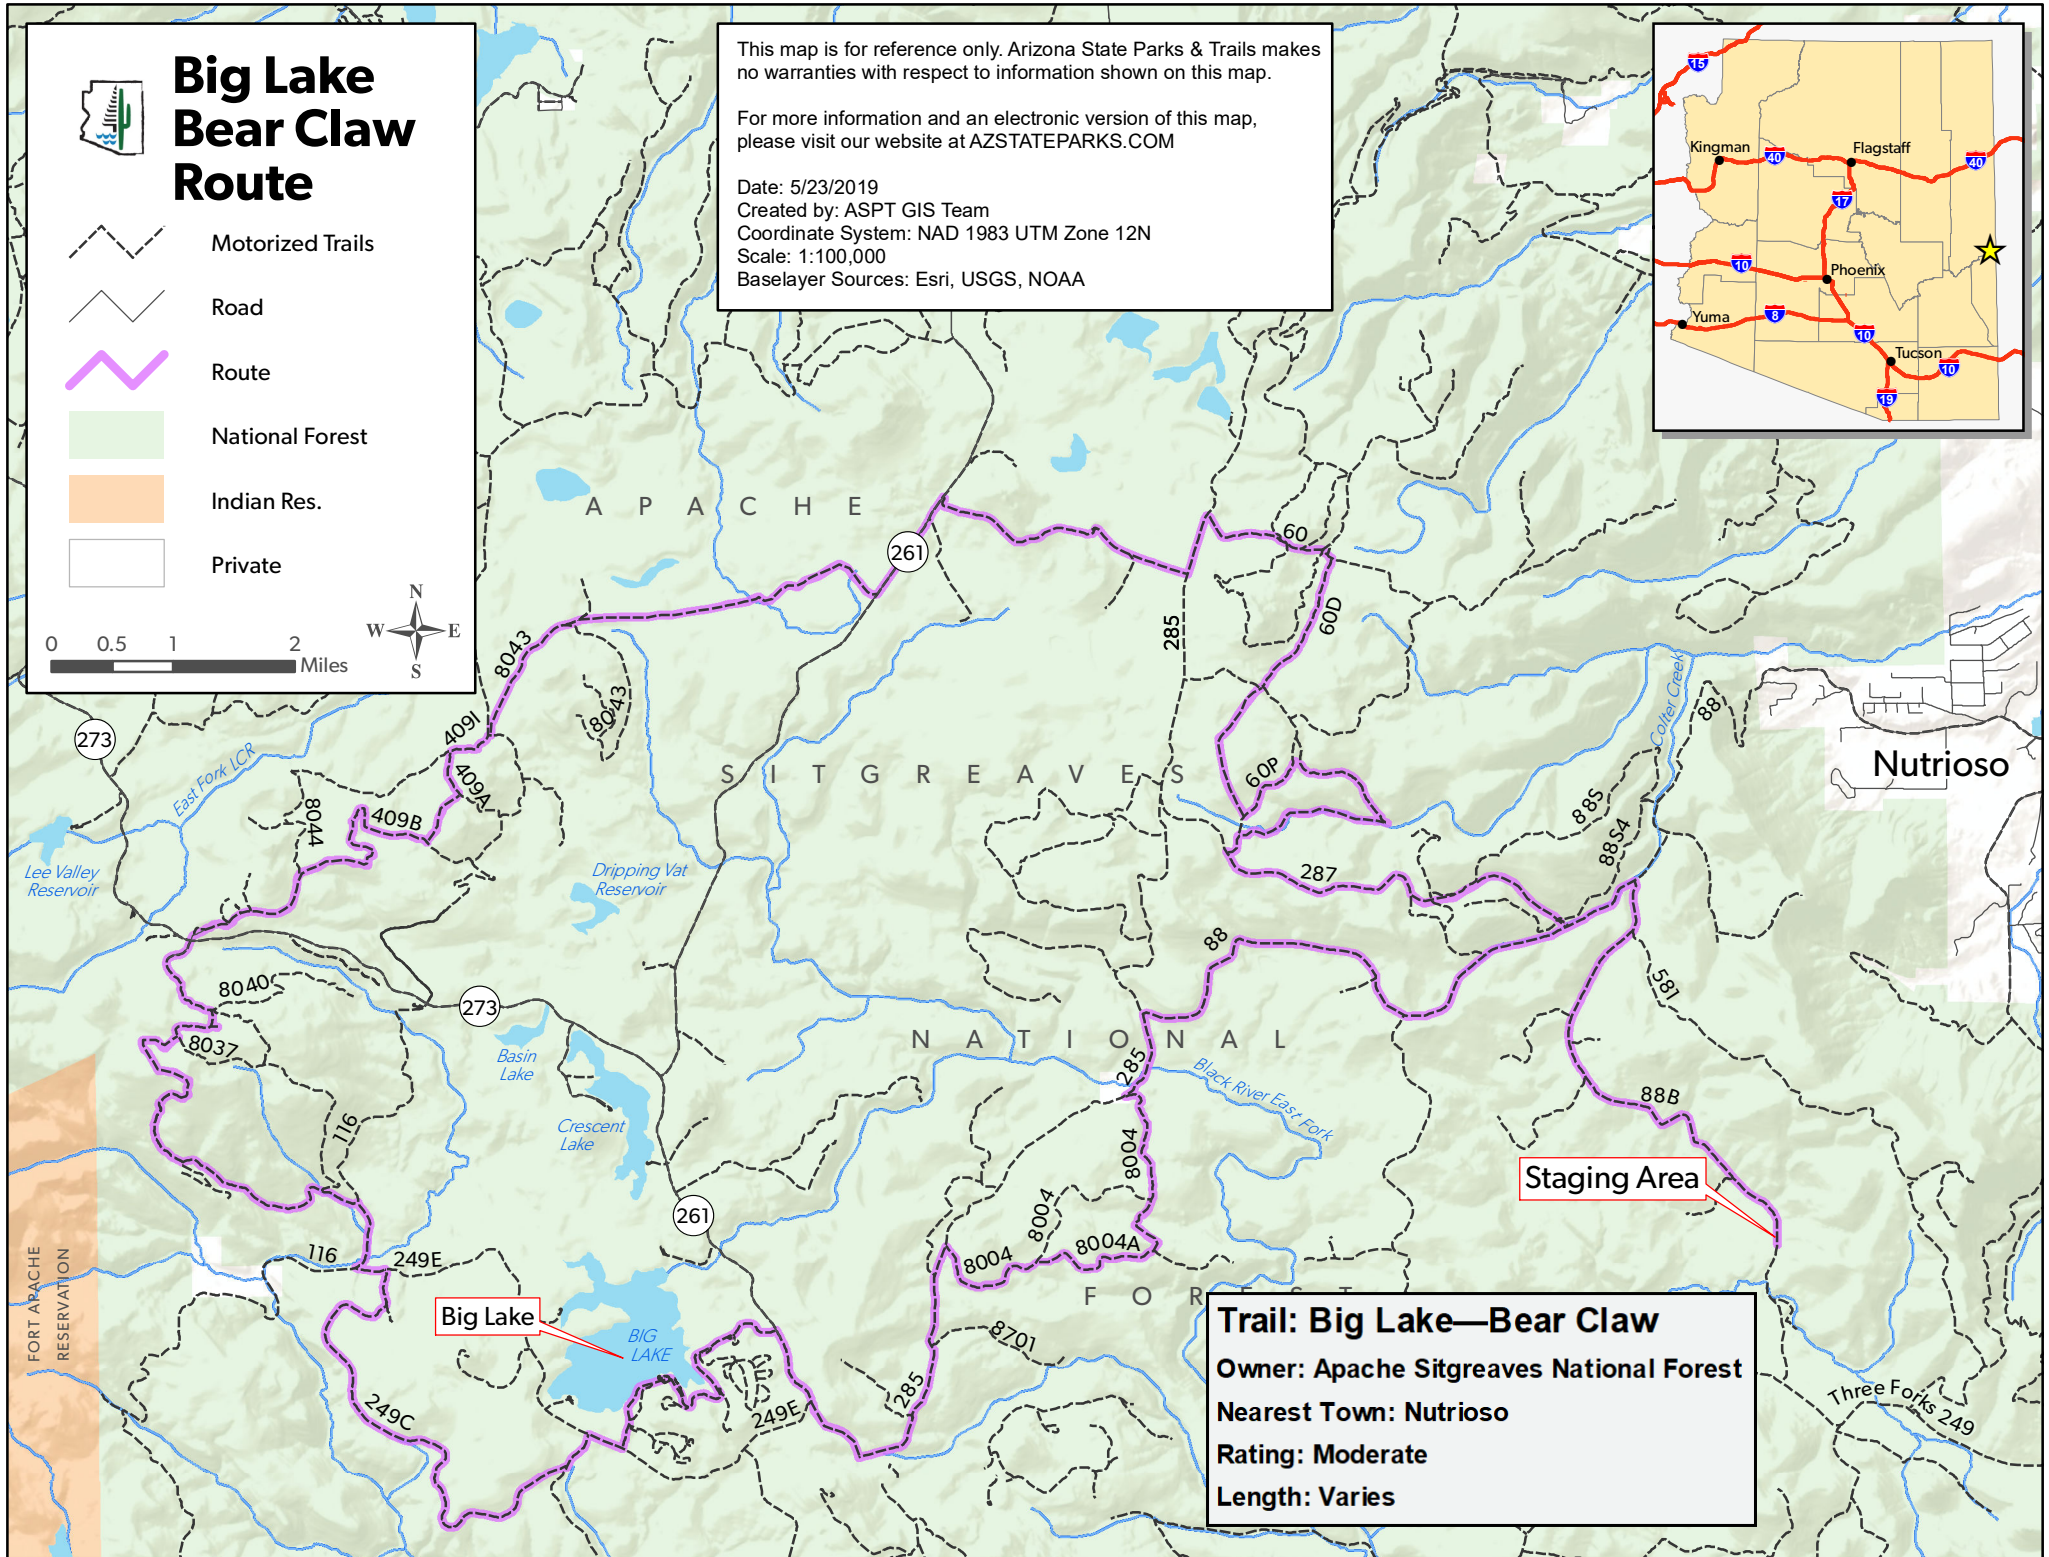

Big Lake Bear Claw Route

-  Motorized Trails
-  Road
-  Route
-  National Forest
-  Indian Res.
-  Private

0 0.5 1 2 Miles

This map is for reference only. Arizona State Parks & Trails makes no warranties with respect to information shown on this map.

For more information and an electronic version of this map, please visit our website at AZSTATEPARKS.COM

Date: 5/23/2019
Created by: ASPT GIS Team
Coordinate System: NAD 1983 UTM Zone 12N
Scale: 1:100,000
Baselayer Sources: Esri, USGS, NOAA

Big Lake

Staging Area

Trail: Big Lake—Bear Claw
Owner: Apache Sitgreaves National Forest
Nearest Town: Nutrioso
Rating: Moderate
Length: Varies

Nutrioso

FORT APACHE
RESERVATION