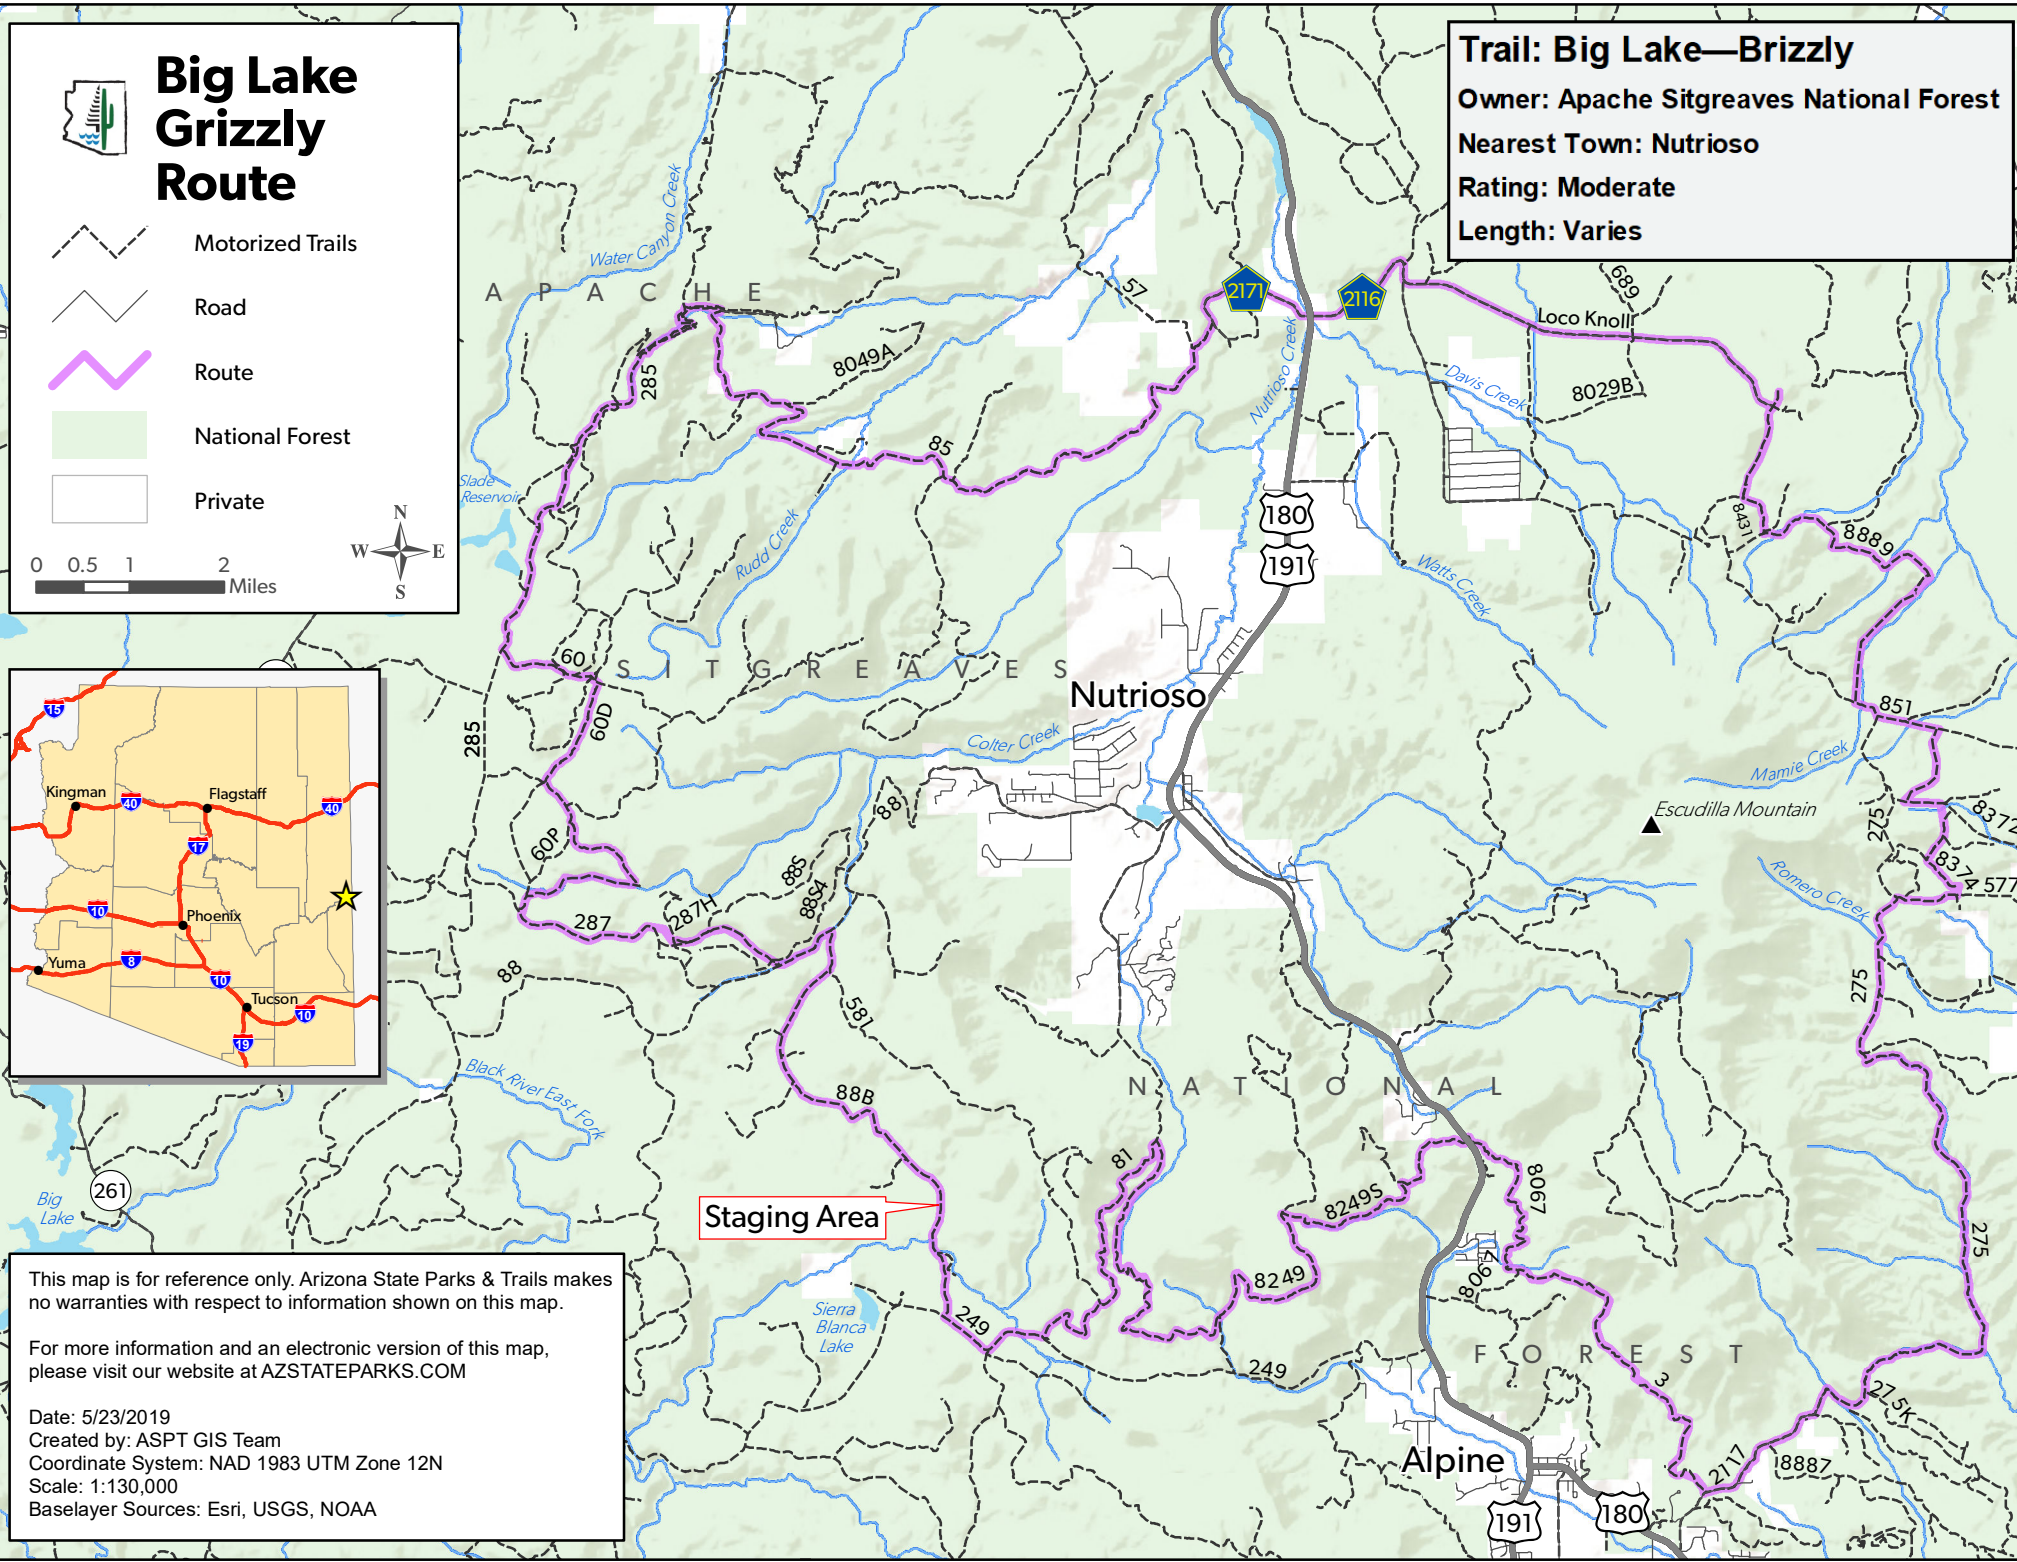

Big Lake Grizzly Route

-  Motorized Trails
 -  Road
 -  Route
 -  National Forest
 -  Private
- 0 0.5 1 2 Miles
- 

Trail: Big Lake—Brizzly

Owner: Apache Sitgreaves National Forest

Nearest Town: Nutrioso

Rating: Moderate

Length: Varies

This map is for reference only. Arizona State Parks & Trails makes no warranties with respect to information shown on this map.

For more information and an electronic version of this map, please visit our website at AZSTATEPARKS.COM

Date: 5/23/2019
 Created by: ASPT GIS Team
 Coordinate System: NAD 1983 UTM Zone 12N
 Scale: 1:130,000
 Baselayer Sources: Esri, USGS, NOAA

Staging Area