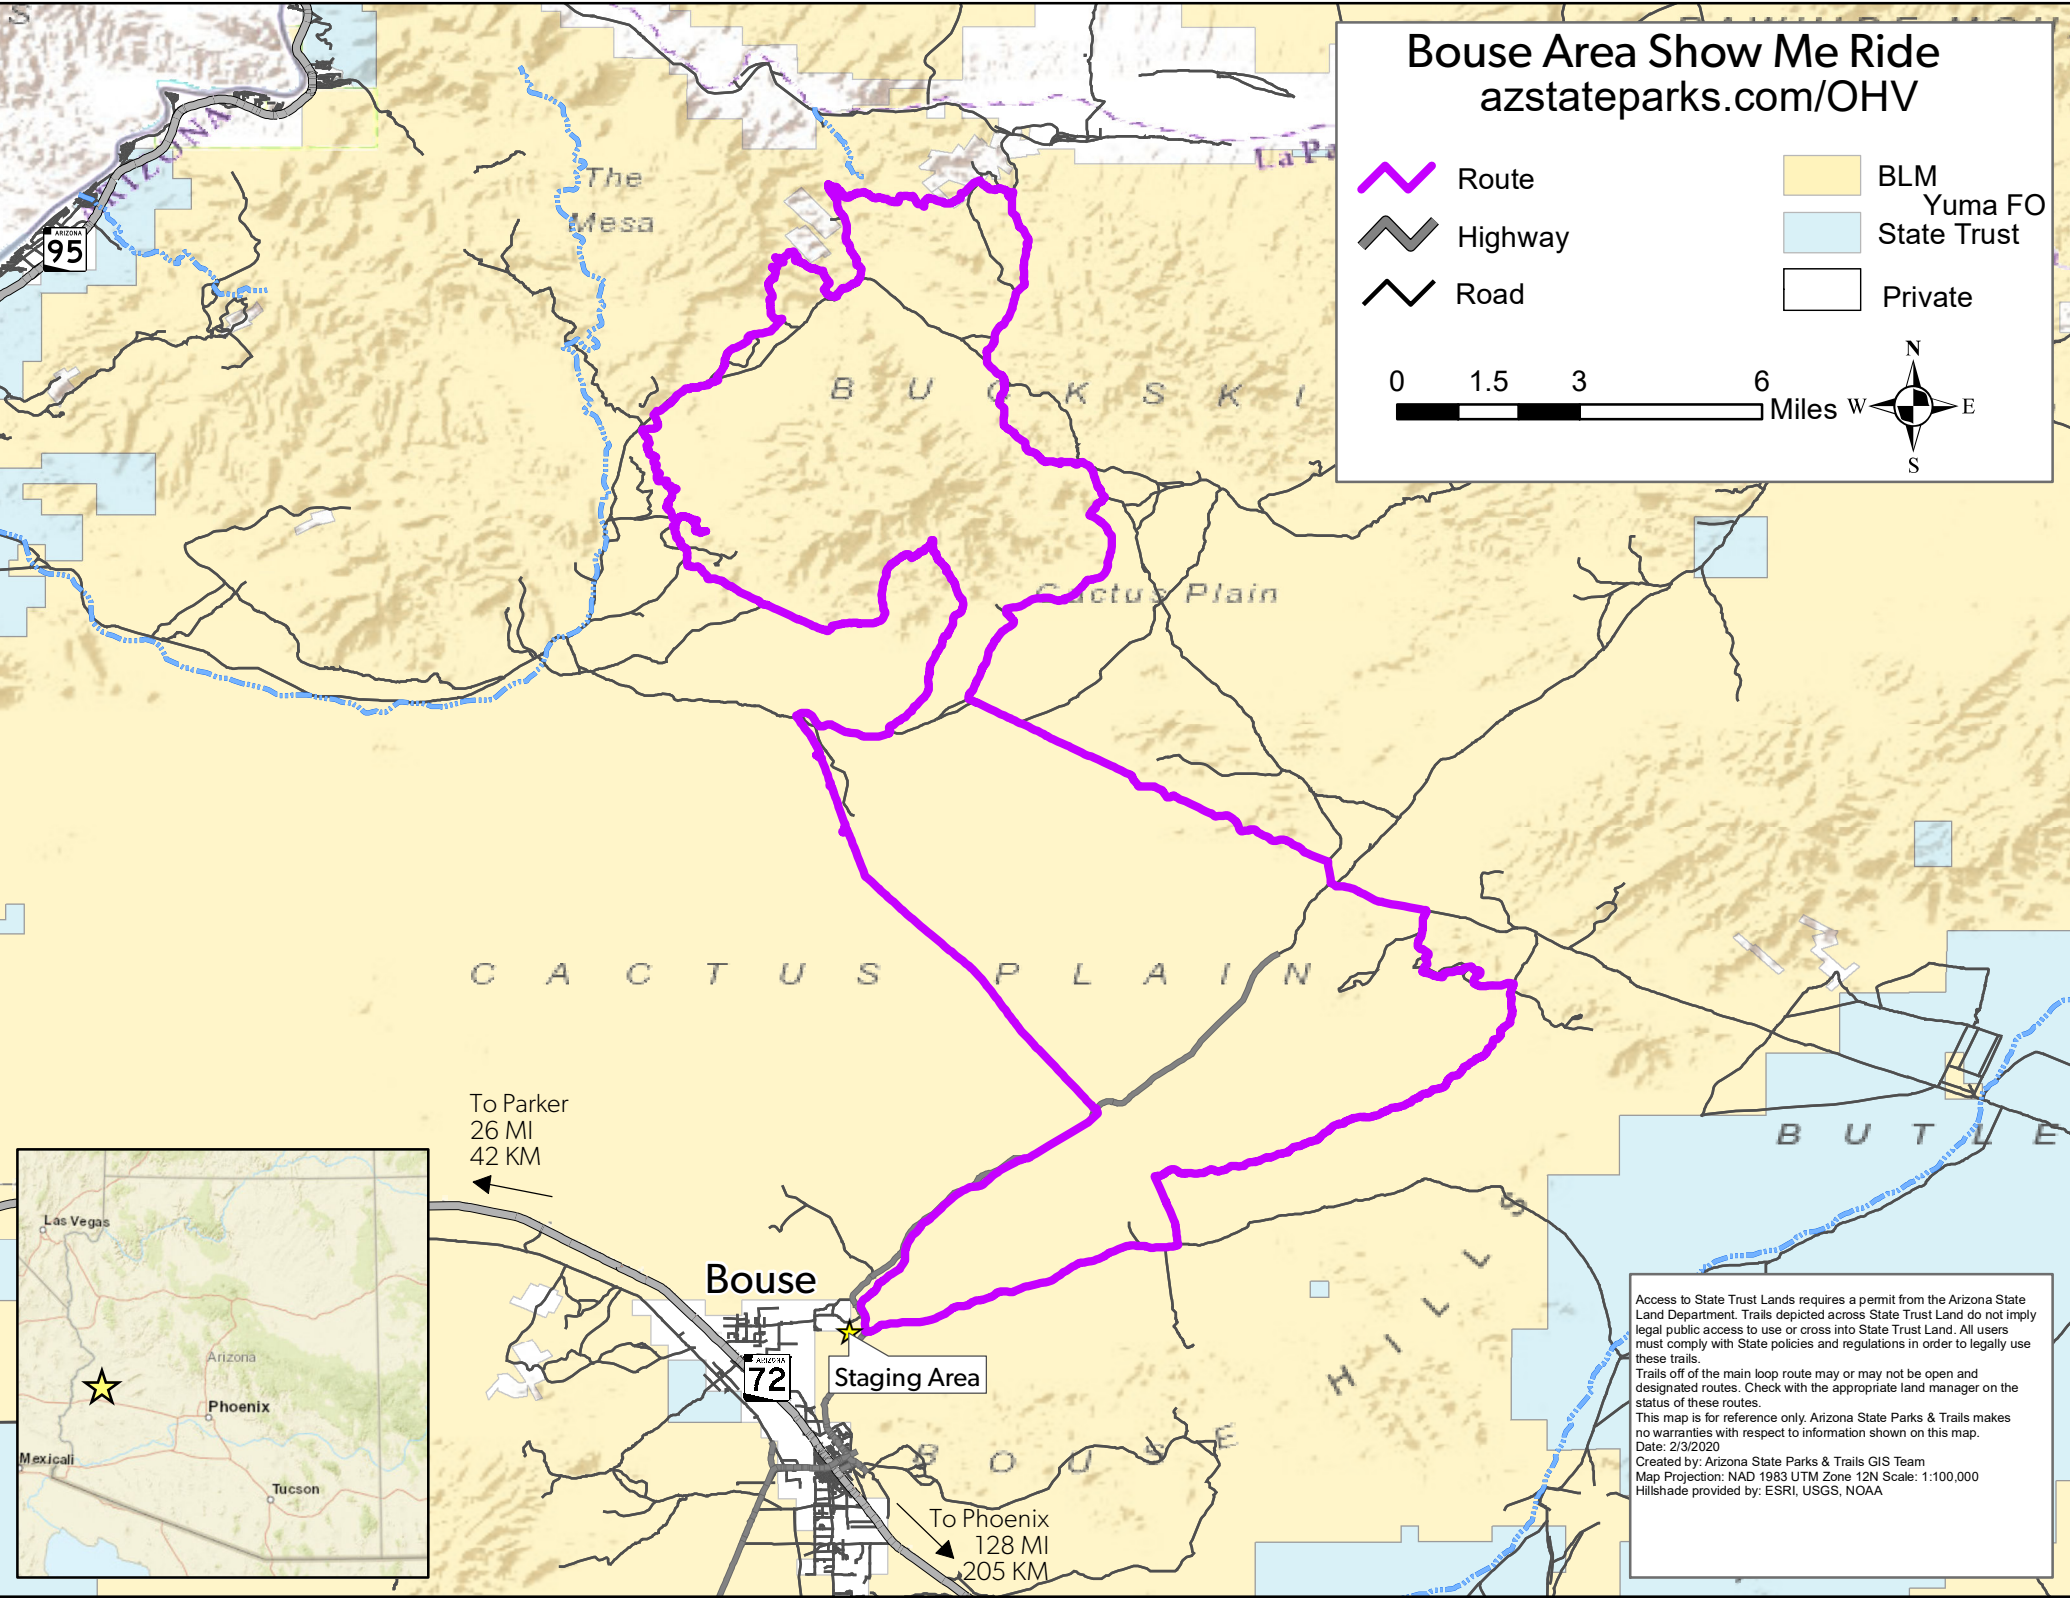

Bouse Area Show Me Ride

azstateparks.com/OHV

-  Route
-  Highway
-  Road
-  BLM
-  State Trust
-  Private

To Parker
26 MI
42 KM

Bouse

Staging Area

To Phoenix
128 MI
205 KM

Access to State Trust Lands requires a permit from the Arizona State Land Department. Trails depicted across State Trust Land do not imply legal public access to use or cross into State Trust Land. All users must comply with State policies and regulations in order to legally use these trails.

Trails off of the main loop route may or may not be open and designated routes. Check with the appropriate land manager on the status of these routes.

This map is for reference only. Arizona State Parks & Trails makes no warranties with respect to information shown on this map.

Date: 2/3/2020

Created by: Arizona State Parks & Trails GIS Team

Map Projection: NAD 1983 UTM Zone 12N Scale: 1:100,000

Hillshade provided by: ESRI, USGS, NOAA