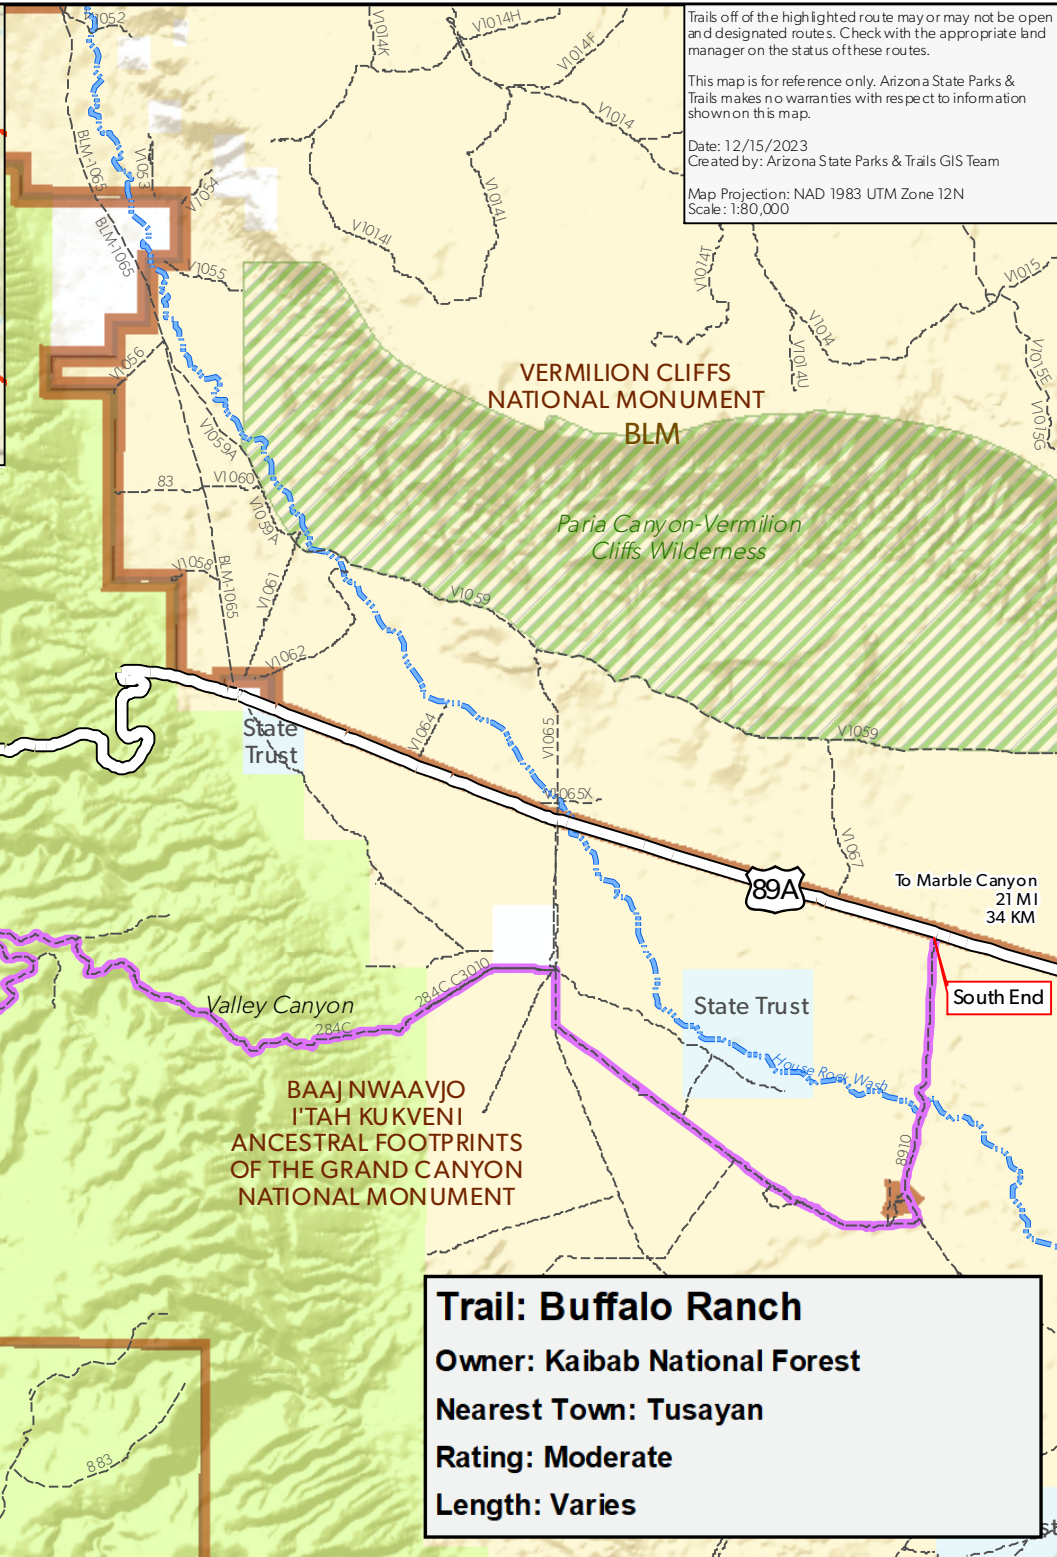

Great Western Trail: Buffalo Ranch

AZStateParks.com/OHV

Trails off of the highlighted route may or may not be open and designated routes. Check with the appropriate land manager on the status of these routes.
 This map is for reference only. Arizona State Parks & Trails makes no warranties with respect to information shown on this map.
 Date: 12/15/2023
 Created by: Arizona State Parks & Trails GIS Team
 Map Projection: NAD 1983 UTM Zone 12N
 Scale: 1:80,000

Trail: Buffalo Ranch
Owner: Kaibab National Forest
Nearest Town: Tusayan
Rating: Moderate
Length: Varies