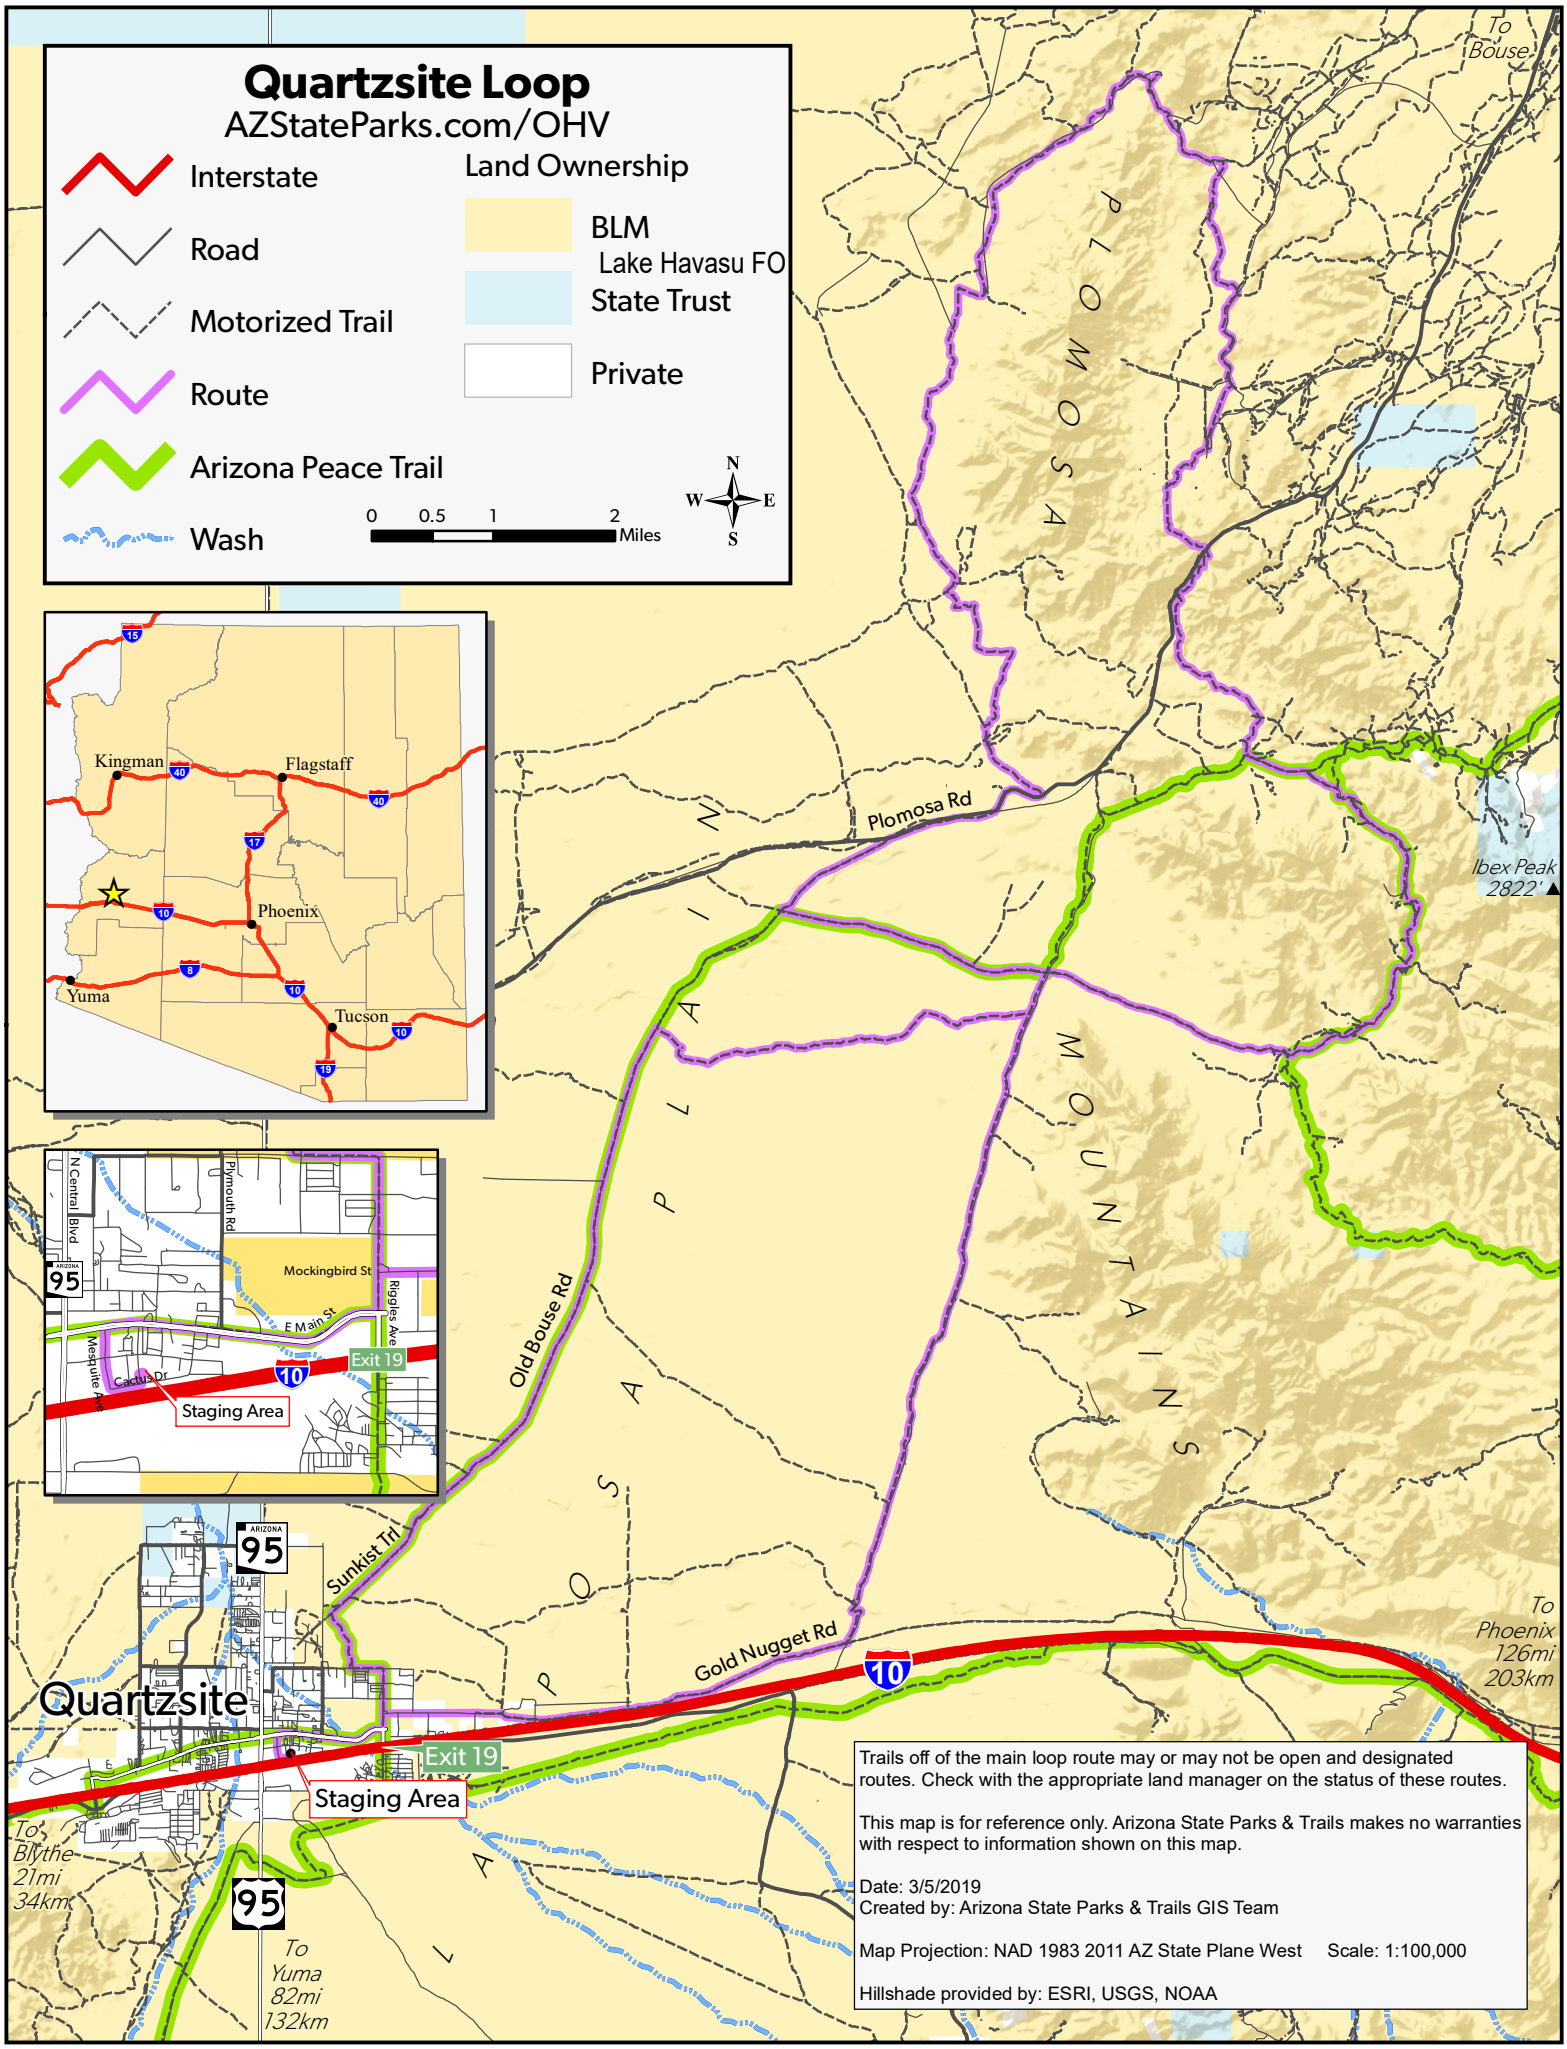

# Quartzsite Loop

AZStateParks.com/OHV

	Interstate		BLM
	Road		Lake Havasu FO
	Motorized Trail		State Trust
	Route		Private
	Arizona Peace Trail		
	Wash		

Trails off of the main loop route may or may not be open and designated routes. Check with the appropriate land manager on the status of these routes.

This map is for reference only. Arizona State Parks & Trails makes no warranties with respect to information shown on this map.

Date: 3/5/2019  
Created by: Arizona State Parks & Trails GIS Team

Map Projection: NAD 1983 2011 AZ State Plane West Scale: 1:100,000

Hillshade provided by: ESRI, USGS, NOAA