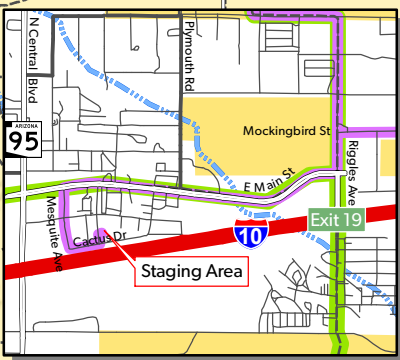

# Quartzsite Loop

AZStateParks.com/OHV

	Interstate		BLM
	Road		Lake Havasu FO
	Motorized Trail		State Trust
	Route		Private
	Arizona Peace Trail		
	Wash		

Trails off of the main loop route may or may not be open and designated routes. Check with the appropriate land manager on the status of these routes.