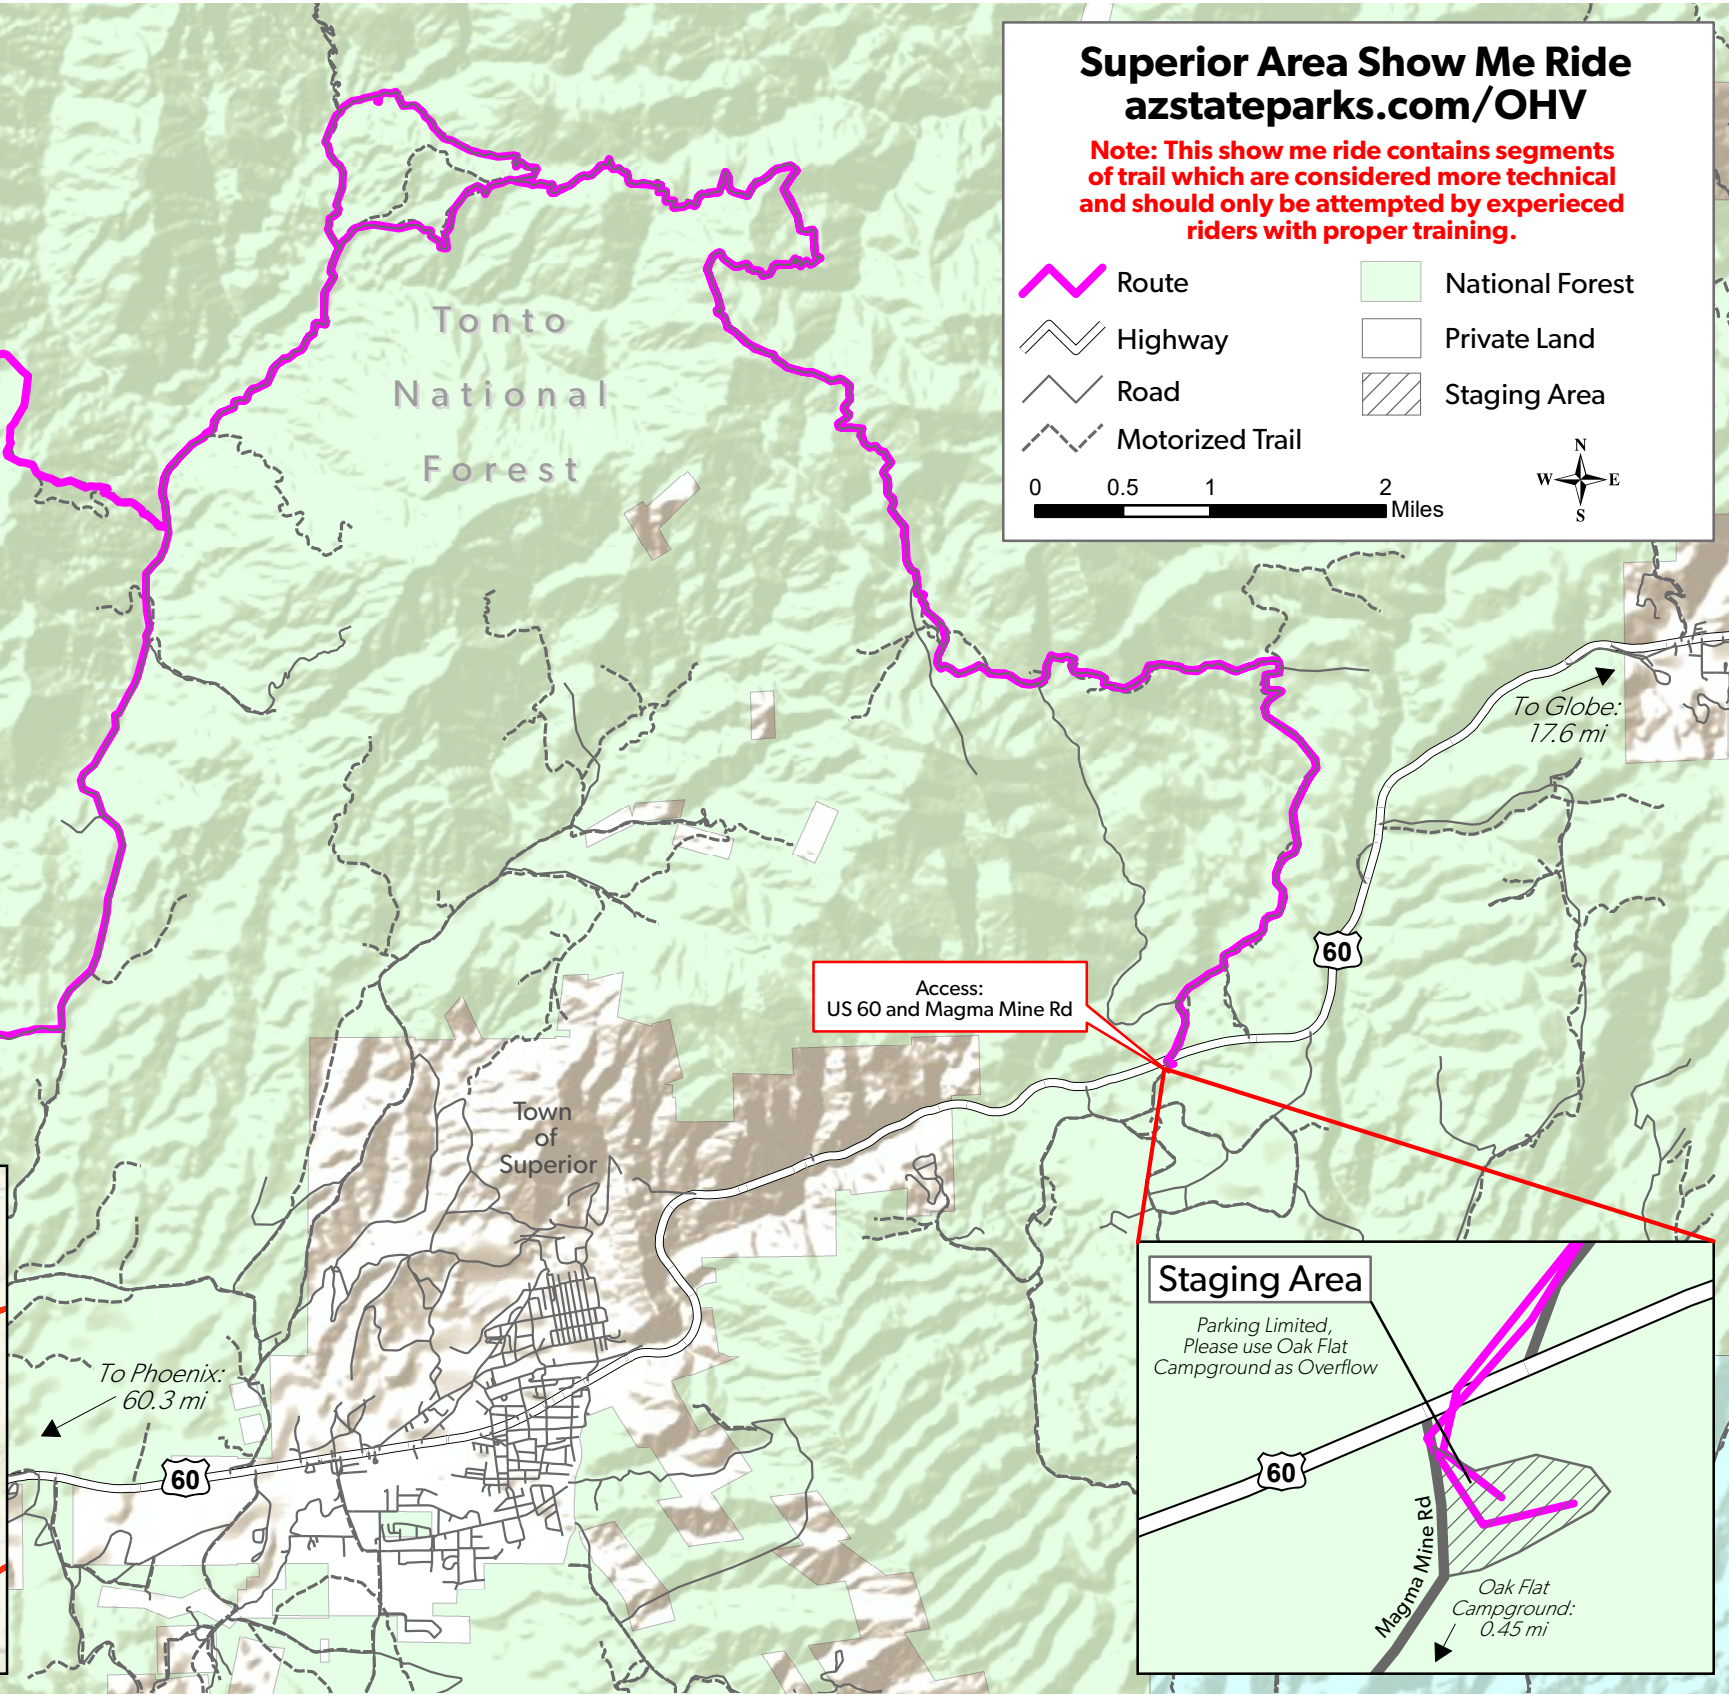

Trail: Superior OHV

Owner: Coconino National Forest

Nearest Town: Superior

Rating: Moderate

Length: Varies

Superior Area Show Me Ride azstateparks.com/OHV

Note: This show me ride contains segments of trail which are considered more technical and should only be attempted by experienced riders with proper training.

Legend:

- Route (Pink line)
- Highway (Double line)
- Road (Single line)
- Motorized Trail (Dashed line)
- National Forest (Light green background)
- Private Land (White background)
- Staging Area (Hatched area)

Scale: 0 0.5 1 2 Miles

Compass: N, S, E, W

Access:
US 60 and Magma Mine Rd

Staging Area

Parking Limited,
Please use Oak Flat
Campground as Overflow

Magma Mine Rd

Oak Flat
Campground:
0.45 mi